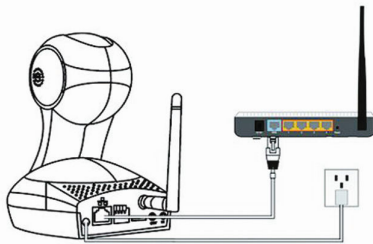

## Guardian Angels should be everywhere

With the Cloud IP camera, you can now keep an eye on your loves from everywhere and all the time. It can be placed anywhere in the house and shops and sends the images captured via WLAN directly to the iPhone, Android smartphones, as well as the tablet and PC.

## Easy to use

Plug & play. 3 steps to access.

- 1 Connect with power and internet.

- 2 Download 'MIPC'

- 3 Scan QR code to login